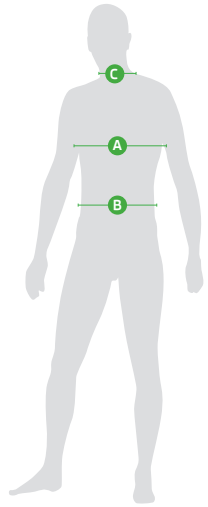

Replica of Green Jersey TdF

	A	B	C
Size	Chest (cm)	Waist (cm)	Neck (cm)
XS	80-84	68-72	34-35
S	88-92	76-80	36-37
M	96-100	84-88	38-39
L	104-108	92-96	40-41
XL	112-116	100-104	42-43
XXL	120-124	108-112	44-45