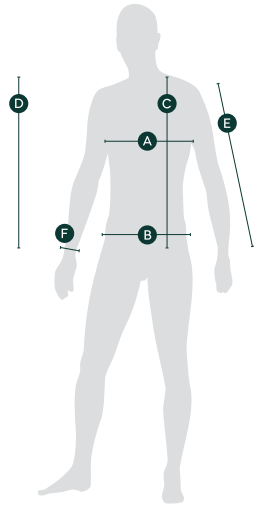

Men Lightweight Wind-Resistant Jacket

| | A | B | C | D | E | F |
|------|----------------|--------------|-------------------|-------------------------|--------------------|-----------|
| Size | 1/2 chest (cm) | 1/2 hem (cm) | Front length (cm) | Center back length (cm) | Sleeve length (cm) | Cuff (cm) |
| S | 53.5 | 48.5 | 67 | 74 | 83 | 9.5 |
| M | 56.5 | 51.5 | 69 | 76 | 85 | 9.5 |
| L | 59.5 | 54.5 | 71 | 78 | 87 | 10 |
| XL | 62.5 | 57.5 | 73 | 80 | 89 | 10 |
| XXL | 65.5 | 60.5 | 75 | 82 | 91 | 10.5 |
| 3XL | 68.5 | 63.5 | 77 | 84 | 93 | 10.5 |