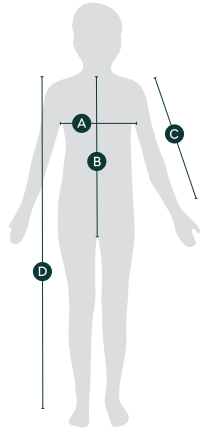

Children's overall MS

	A	B	C	D
Size	1/2 chest (cm)	Back length from neck (cm)	Sleeve length (cm)	Total length (cm)
68	26	37	22	55
74	28	38	24	58
80	30	39	26	61
86	32	40	28	64