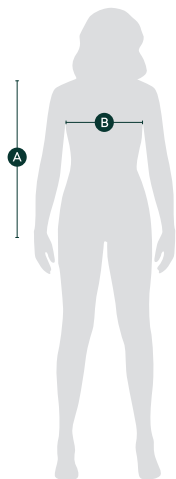

## Women T-shirt Puma

	A	B
Size	Length (cm)	Chest (cm)
XS	60 - 62	78 - 82
S	62 - 64	83 - 87
M	64 - 66	88 - 93
L	67 - 69	94 - 100
XL	70 - 72	101 - 108
XXL	73 - 75	109 - 116