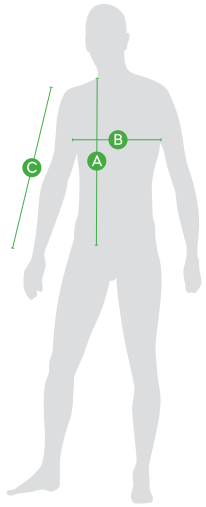

Men Pullover V-neck

	A	B	C
Size	Body length from shoulder point (cm)	1/2 Chest width (cm)	Sleeve length (cm)
S	67	48	62,5
M	69	51	64
L	71	54	65,5
XL	73	58	67
XXL	75	62	68,5
XXXL	77	66	70

Women Pullover V-neck

	A	B	C
Size	Body length from shoulder point (cm)	1/2 Chest width (cm)	Sleeve length (cm)
XS	61	40	58,5
S	62,5	43	60
M	64	46	61,5
L	66	50	63
XL	68	54	64,5
XXL	70	58	65,5