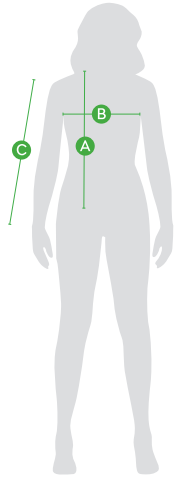

Men Pullover V-neck

	A	B	C
Size	Body length from shoulder point (cm)	1/2 Chest width (cm)	Sleeve length (cm)
S	67	48	62,5
M	69	51	64
L	71	54	65,5
XL	73	58	67
XXL	75	62	68,5
XXXL	77	66	70

Women Pullover V-neck

	A	B	C
Size	Body length from shoulder point (cm)	1/2 Chest width (cm)	Sleeve length (cm)
XS	61	40	58,5
S	62,5	43	60
M	64	46	61,5
L	66	50	63
XL	68	54	64,5
XXL	70	58	65,5