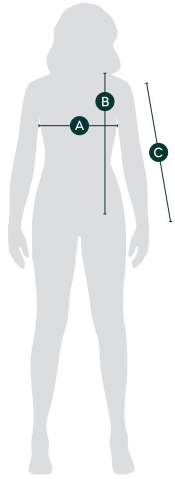

Women Softshell Jacket electric

	A	B	C
Size	1/2 chest circumference (cm)	Body length from shoulder point (cm)	Sleeve length (cm)
XS	48	61	62,5
S	50	63	63
M	52	65	63,5
L	54	67	64
XL	56	69	64,5
XXL	59	71	65