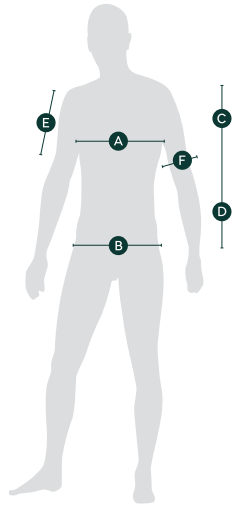

## Men's MTB T-shirt

	A	B	C	D	E	F
Size	Circumference of chest (cm)	Circumference of lower hem (cm)	Length of front side (cm)	Length of rear side (cm)	Length of sleeve (cm)	Circumference of sleeve (cm)
S	108	107	64	69	64	19
M	113	115	67	72	64	20
L	115	116	69	74	66	21
XL	119	118	71	76	66	22
XXL	123	122	72	77	67	23
XXXL	127	126	74	79	67	24