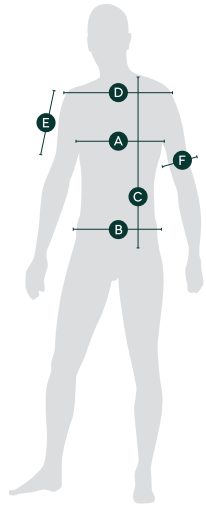

Men T-shirt emerald

	A	B	C	D	E	F
Size	1/2 Chest (cm)	1/2 Waist (cm)	Body length from inner shoulder	Shoulder to shoulder	Length of sleeve (cm)	Sleeve width (cm)
S	49	49	70	41	22	15,5
M	52	52	72	43	23	16
L	55	55	74	45	24	16,5
XL	59	59	76	48	25	17
XXL	63	63	79	51	26	18
3XL	67	67	81	54	27	19