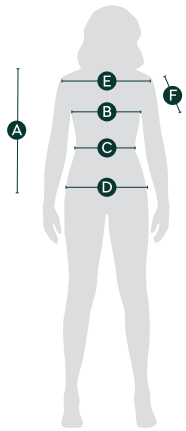

Women Polo Shirt white

	A	B	C	D	E	F
Size	Body length from inner shoulder	1/2 Chest (cm)	1/2 Waist (cm)	1/2 Bottom (cm)	Shoulder width (cm)	Sleeve length (cm)
XS	62	43	40	46	37	15
S	64	45	42	48	39	16
M	66	47	44	50	41	17
L	68	50	47	53	43	18
XL	70	53	50	56	45	19
XXL	72	56	53	59	47	20