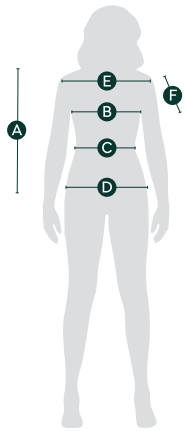

Women Polo Shirt electric

	A	B	C	D	E	F
Size	Body length from inner shoulder	1/2 Chest (cm)	1/2 Waist (cm)	1/2 Bottom (cm)	Shoulder width (cm)	Sleeve length (cm)
XS	62	43	40	46	37	15
S	64	45	42	48	39	16
M	66	47	44	50	41	17
L	68	50	47	53	43	18
XL	70	53	50	56	45	19
XXL	72	56	53	59	47	20