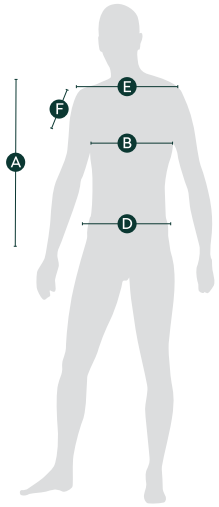

Men poloshirt electric

	A	B	D	E	F
Size	Body length from inner shoulder	1/2 Chest (cm)	1/2 Bottom (cm)	Shoulder width (cm)	Sleeve length (cm)
S	70	49	49	41	22
M	72	52	52	43	23
L	74	55	55	45	24
XL	76	59	59	48	25
XXL	79	63	63	51	26
3XL	81	67	67	54	27