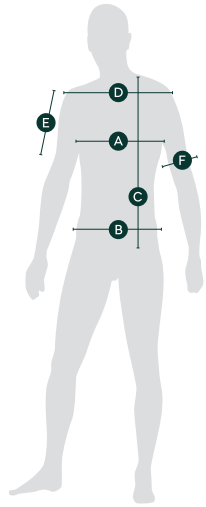

Men T-shirt Explorer

	A	B	C	D	E	F
Size	1/2 Chest (cm)	1/2 Waist (cm)	Body length from inner shoulder	Shoulder to shoulder	Length of sleeve (cm)	Sleeve width (cm)
S	49	49	70	41	22	15,5
M	52	52	72	43	23	16
L	55	55	74	45	24	16,5
XL	59	59	76	48	25	17
XXL	63	63	79	51	26	18
3XL	67	67	81	54	27	19