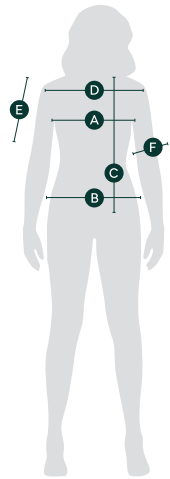

Women T-shirt Explorer

	A	B	C	D	E	F
Size	1/2 Chest (cm)	1/2 Waist (cm)	Body length from inner shoulder	Shoulder to shoulder	Length of sleeve (cm)	Sleeve width (cm)
XS	43	46	62	37	15	12
S	45	48	64	39	16	13
M	47	50	66	41	17	14
L	50	53	68	43	18	15,5
XL	53	56	70	45	19	16,5
XXL	59	59	72	47	20	17,5