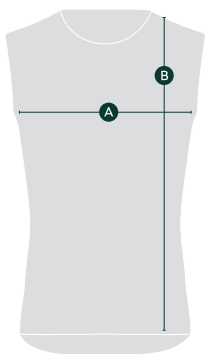

Functional T-Shirt

	A	B
Size	1/2 chest (cm)	Body length from inner shoulder (cm)
XS	41	56
S	43	59
M	45	62
L	46	65
XL	50	67
XXL	52	69
XXXL	57	72