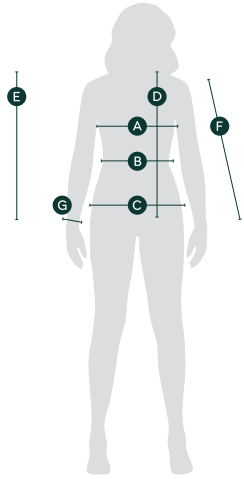

Women Lightweight Wind-Resistant Jacket

	A	B	C	D	E	F	G
Size	1/2 chest (cm)	1/2 waist (cm)	1/2 hem (cm)	Front length (cm)	Center back length (cm)	Sleeve length (cm)	Cuff (cm)
XS	48	42	50	60.5	68	77	9
S	51	45	53	62.5	70	79	9
M	54	48	56	64.5	72	81	9.5
L	57	51	59	66.5	74	83	9.5
XL	60	54	62	68.5	76	85	10
XXL	63	57	65	68.5	76	85	10