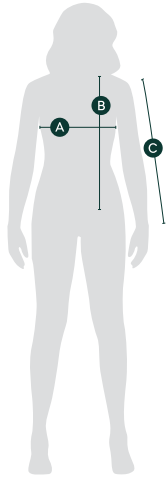

Women Pullover

	A	B	C
Size	1/2 chest (cm)	Length (cm)	Sleeve length (cm)
XS	43	62,5	59
S	45	64	60
M	47	65,5	61
L	49	67	62
XL	51	68,5	63
XXL	53	70	64