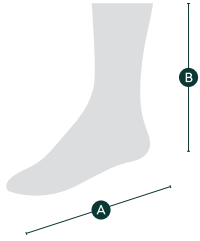

## Cycling Socks long

|      |                    | A                   | B           |
|------|--------------------|---------------------|-------------|
| Size | European shoe size | Length of foot (mm) | Height (cm) |
| 6-8  | 39-42              | 250-270             | 25          |
| 9-11 | 43-45              | 280-305             | 29          |