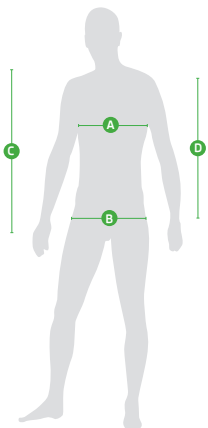

ŠKODA RS Men's Polo Shirt

	A	B	C	D
Size	1/2 Chest (cm)	1/2 Bottom (cm)	Front length from hsp* (cm)	Sleeve Length from shoulder (cm)
S	50	49	68	20
M	52	51	70	21
L	54	53	72	22
XL	57	56	74	23
XXL	60	59	76	24
3XL	63	62	78	25

* Hight shoulder point