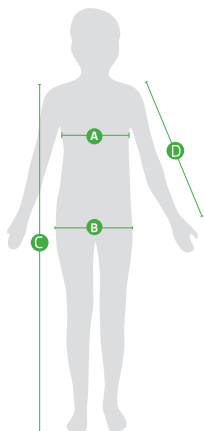

## ŠKODA RS Baby Romper Suit

	A	B	C	D
Size	1/2 Chest (cm)	1/2 hip (cm)	Total length from hsp* (cm)	Sleeve Length from shoulder (cm)
62	24	25	54	24
68	26	27	58	25
74	29	30	62	26
80	32	33	66	27

\* Hight shoulder point