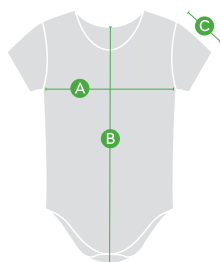

Baby Bodysuit Motorsport

	A	B	C
Size	1/2 Chest (cm)	Body length (cm) closed bodysuit	Sleeve length (cm)
68	21	36	8
74	23	39	8,5
80	25	42	9
86	27	45	9,5