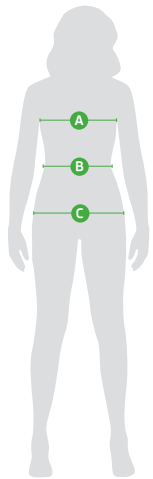

Size guide - ŠKODA T-Shirt "We Love Cycling" - Men

	A	B
Size	Chest (cm)	Waist (cm)
XS	84	75
S	90	80
M	96	85
L	104	91
XL	112	97
XXL	120	103
3XL	128	109

Size guide - ŠKODA T-Shirt "We Love Cycling" - Women

	A	B	C
Size	Chest (cm)	Waist (cm)	Hips (cm)
XS	80	64	90
S	86	69	95
M	92	74	100
L	100	80	106
XL	108	86	112
XXL	116	92	118
3XL	124	98	124

Size guide - ŠKODA Top Tank "We Love Cycling" - Women

	A	B	C
Size	Chest (cm)	Waist (cm)	Hips (cm)
XS	80	64	90
S	86	69	95
M	92	74	100
L	100	80	106
XL	108	86	112
XXL	116	92	118
3XL	124	98	124