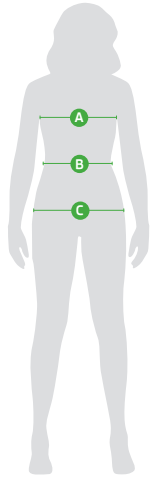

Size guide - ŠKODA T-Shirt "We Love Cycling" - Men

	A	B
Size	Chest (cm)	Waist (cm)
XS	84	75
S	90	80
M	96	85
L	104	91
XL	112	97
XXL	120	103
3XL	128	109

Size guide - ŠKODA T-Shirt "We Love Cycling" - Women

	A	B	C
Size	Chest (cm)	Waist (cm)	Hips (cm)
XS	80	64	90
S	86	69	95
M	92	74	100
L	100	80	106
XL	108	86	112
XXL	116	92	118
3XL	124	98	124

Size guide - ŠKODA Top Tank "We Love Cycling" - Women

	A	B	C
Size	Chest (cm)	Waist (cm)	Hips (cm)
XS	80	64	90
S	86	69	95
M	92	74	100
L	100	80	106
XL	108	86	112
XXL	116	92	118
3XL	124	98	124