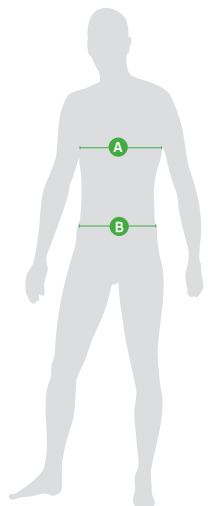

Size guide - ŠKODA T-Shirt "We Love Cycling" - Men

	A	B
Size	Chest (cm)	Waist (cm)
XS	84	75
S	90	80
M	96	85
L	104	91
XL	112	97
XXL	120	103
3XL	128	109

Size guide - ŠKODA T-Shirt "We Love Cycling" - Women

	A	B	C
Size	Chest (cm)	Waist (cm)	Hips (cm)
XS	80	64	90
S	86	69	95
M	92	74	100
L	100	80	106
XL	108	86	112
XXL	116	92	118
3XL	124	98	124

Size guide - ŠKODA Top Tank "We Love Cycling" - Women

	A	B	C
Size	Chest (cm)	Waist (cm)	Hips (cm)
XS	80	64	90
S	86	69	95
M	92	74	100
L	100	80	106
XL	108	86	112
XXL	116	92	118
3XL	124	98	124